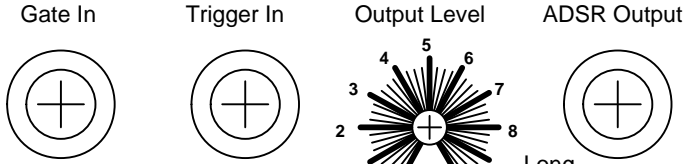

RJWSoft ADSR Envelope Generator

 Manual Gate

Long
 ADSR times
Short