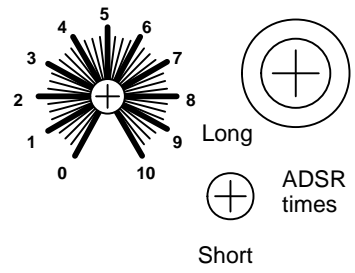

RJWSoft ADSR Envelope Generator

 Manual Gate

Long
 ADSR times
Short