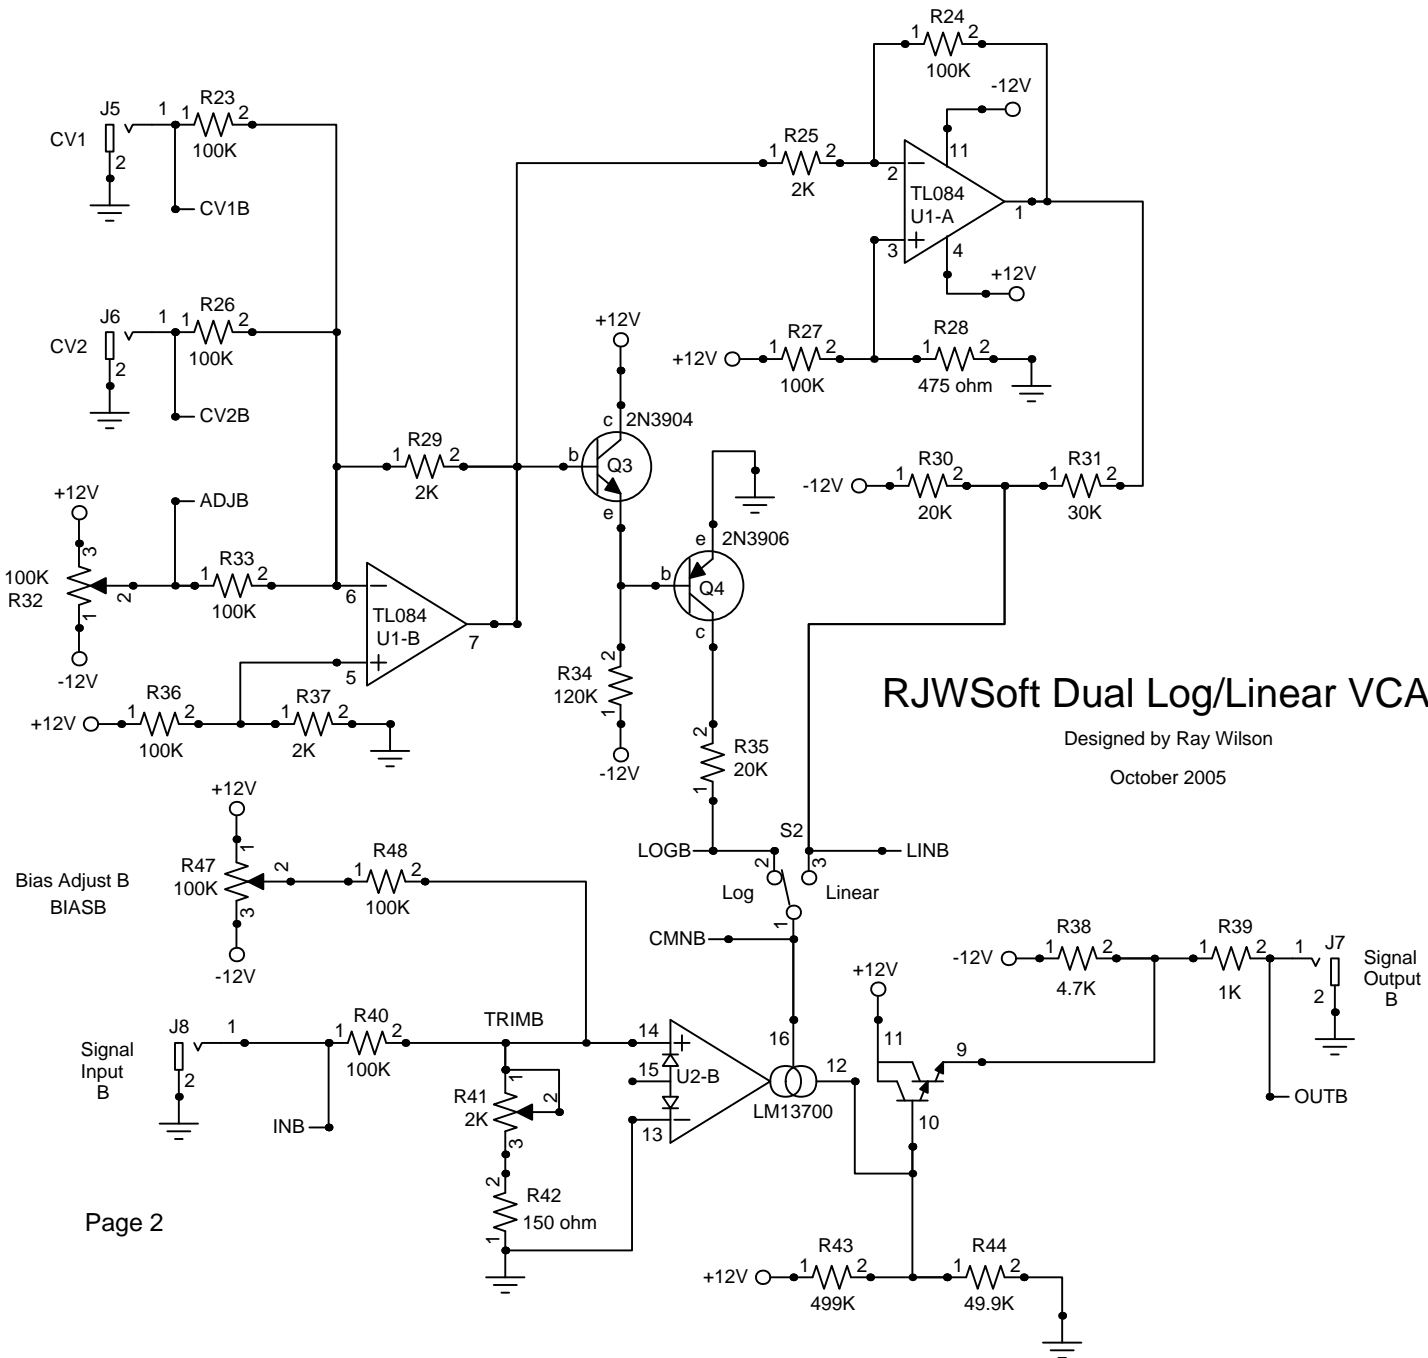

Panel Mounted Offset Adjust B

RJWSOFT Dual Log/Linear VCA

Designed by Ray Wilson
October 2005