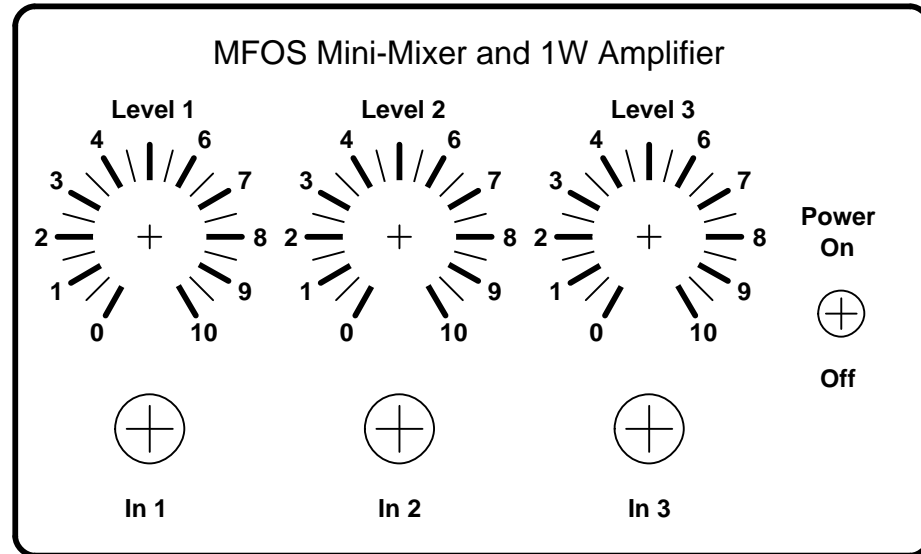

MFOS Mini 3 In Mixer and 1W Amplifier

Panel Template

Rear Panel Wiring View