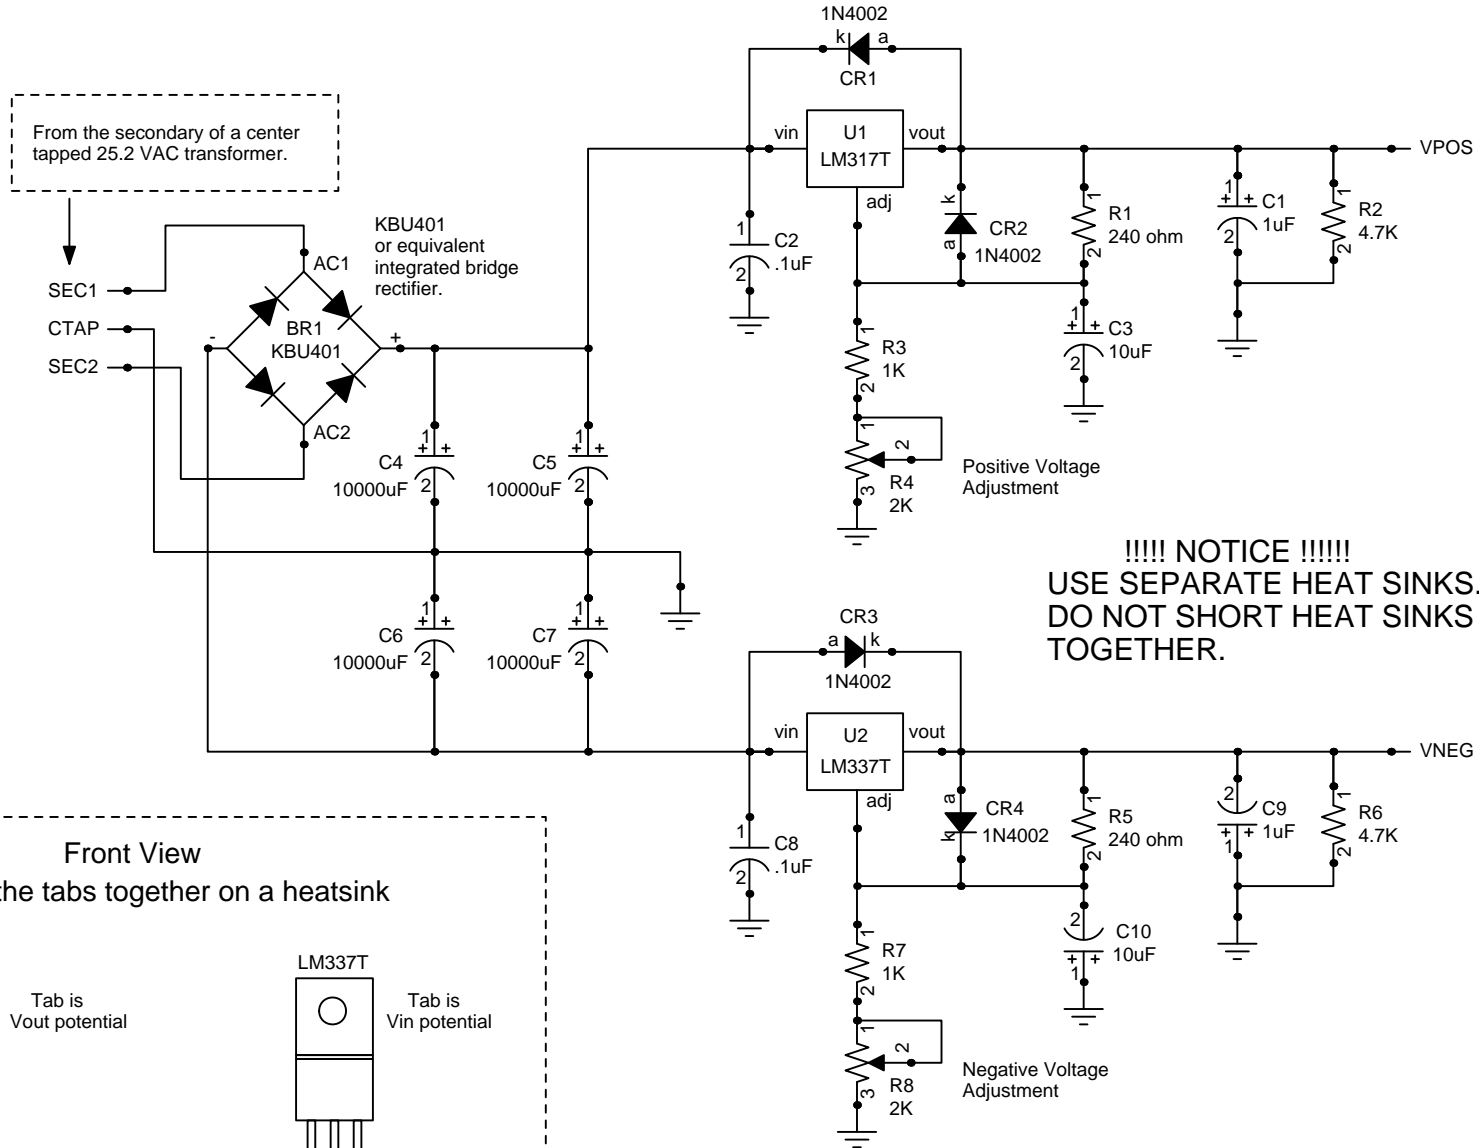

Music From Outer Space Adjustable 1.5A Power Supply +/-9V to +/-15V

Front View

Do not short the tabs together on a heatsink