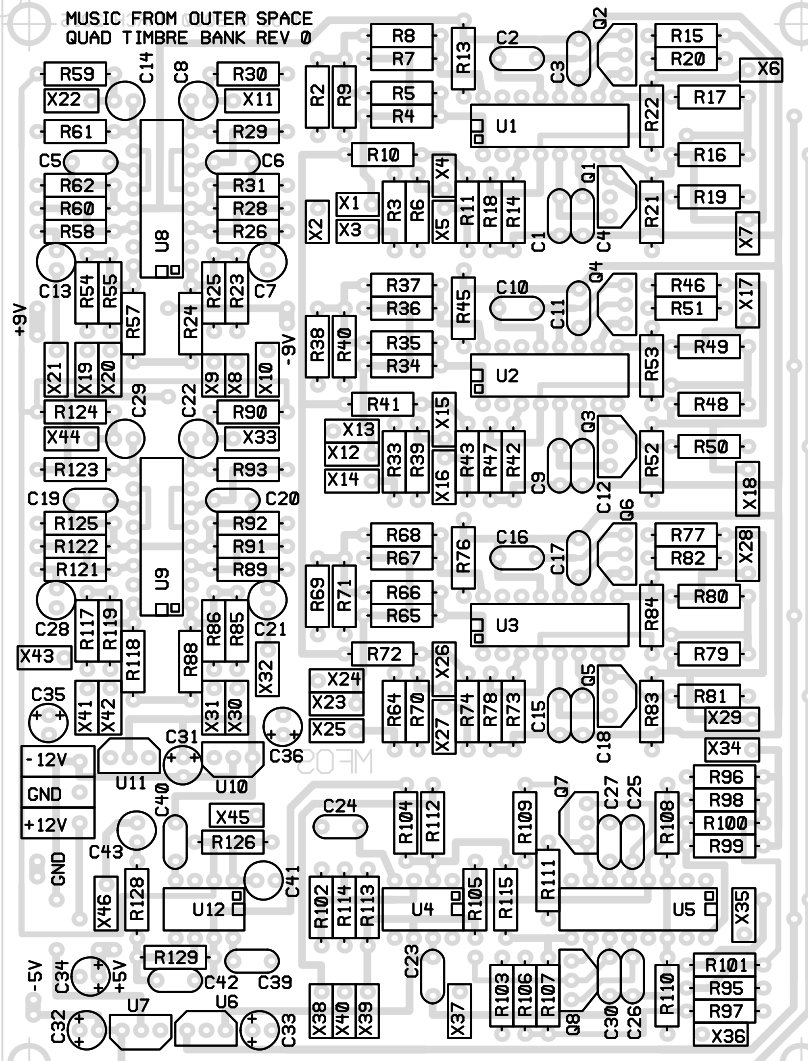

MUSIC FROM OUTER SPACE
QUAD TIMBRE BANK REV 0

PCB SIZE W-4.30" X H-5.70"