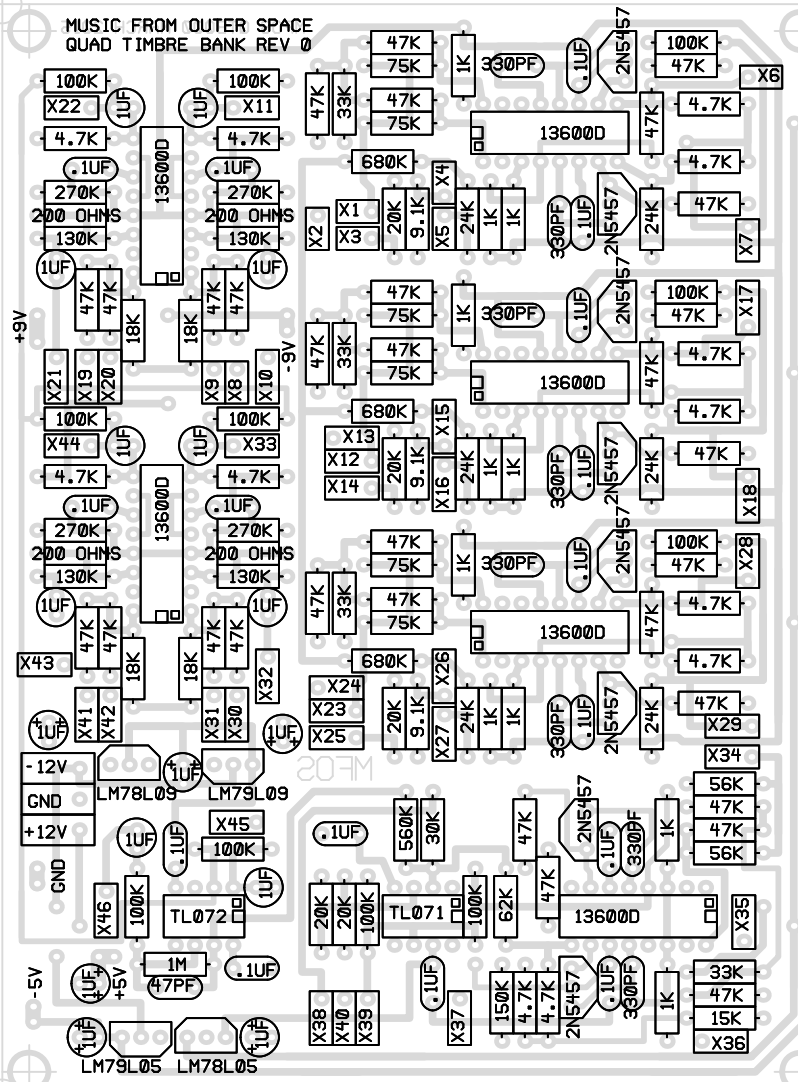

MUSIC FROM OUTER SPACE  
QUAD TIMBRE BANK REV 0

PCB SIZE W-4.30" X H-5.70"