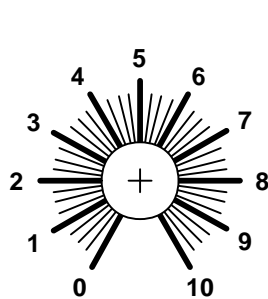

Music From Outer Space

10 Step Analog Sequencer

Ext Start

Gate Out

Trig Out

Clock Rate

Start/Stop

Last Step

10 Steps

CV-Output Range

High

Low

Portamento

CV Out 1

CV Out 2

CV Out 3