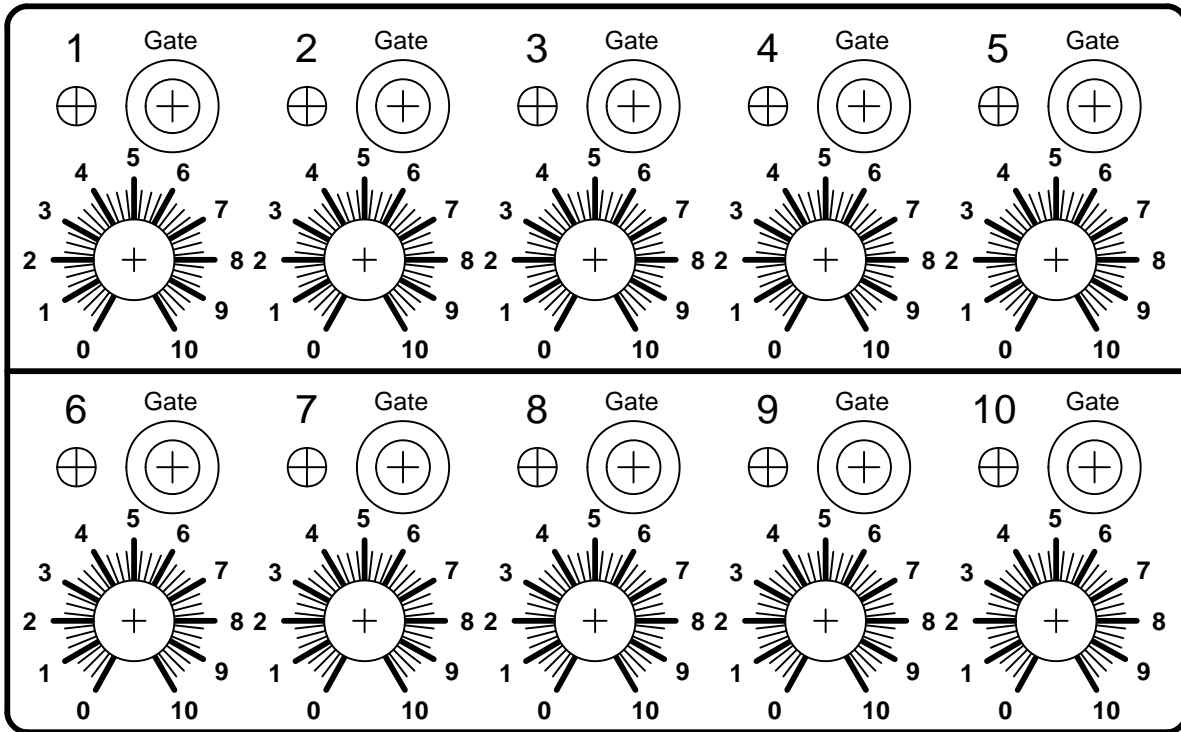

Music From Outer Space

10 Step Analog Sequencer

Ext Start

Gate Out

Trig Out

Clock Rate

Start/Stop

Last Step

10 Steps

CV-Output Range

High

Low

Portamento

CV Out 1

CV Out 2

CV Out 3