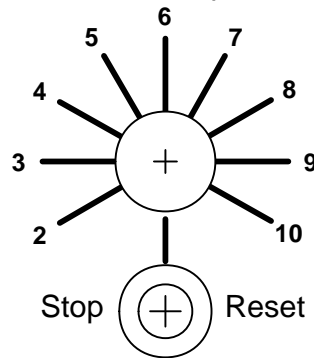

Music From Outer Space

10 Step Analog Sequencer

Ext Start

Gate Out

Trig Out

Clock Rate

Start/Stop

Last Step

10 Steps

CV-Output Range

High

Low

Portamento

CV Out 1

CV Out 2

CV Out 3