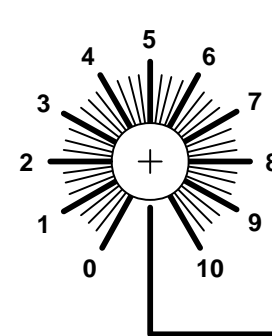

Music From Outer Space

10 Step Analog Sequencer

Ext Start

Gate Out

Trig Out

Clock Rate

Start/Stop

Last Step

10 Steps

CV-Output Range

High

Low

Portamento

CV Out 1

CV Out 2

CV Out 3