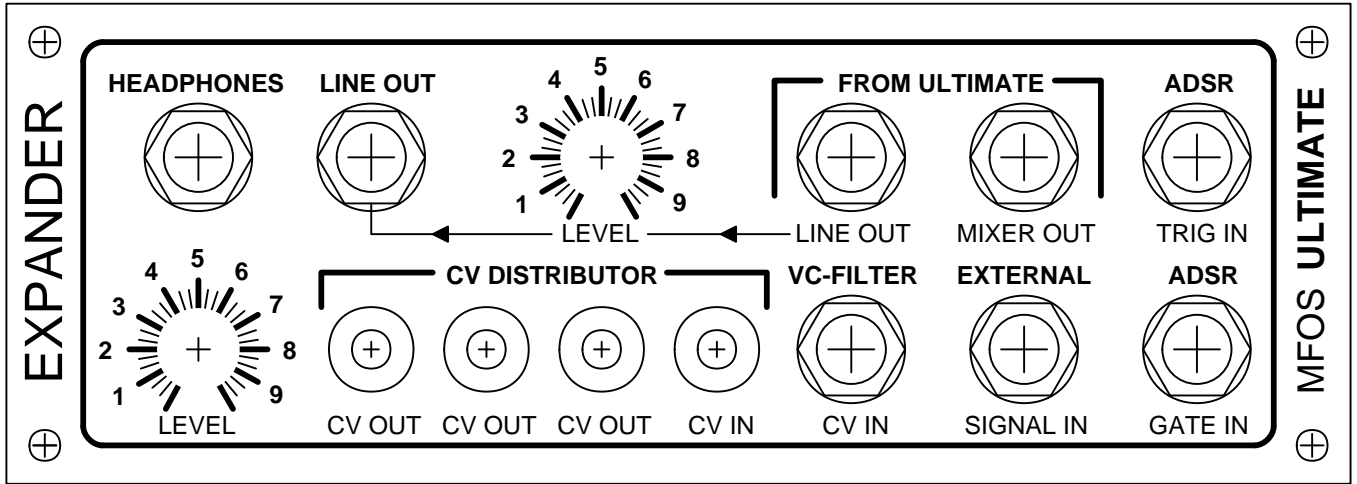

LABELS REVERSED FOR REAR WIRING VIEW

REAR WIRING VIEW

Drawn by Ray Wilson
 Copyright 2009 Music From Outer Space LLC