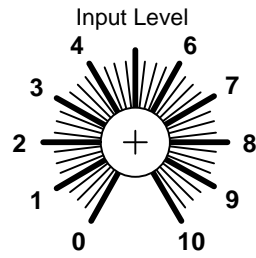

Dual Sample And Hold

Sample & Hold 1

Sample & Hold 2

Signal In

Signal In

Sync-In

S&H-Out w/g

Sync-In

S&H-Out w/g

Clk-CV

S&H-Out

Clk-CV

S&H-Out

Clk-CV

Triggers

Clk-CV