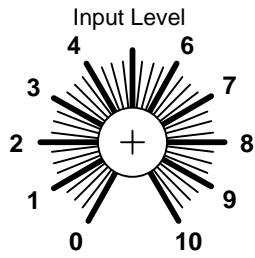

Dual Sample And Hold

Sample & Hold 1

Sample & Hold 2

Signal In

Signal In

Sync-In

S&H-Out w/g

Sync-In

S&H-Out w/g

Clk-CV

S&H-Out

Clk-CV

S&H-Out

Clk-CV

Triggers

Clk-CV