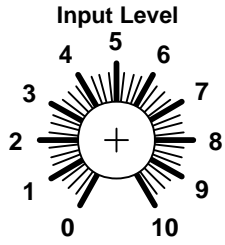

Dual Stereo Auto-Panner

Auto-Panner 1

Auto-Panner 2