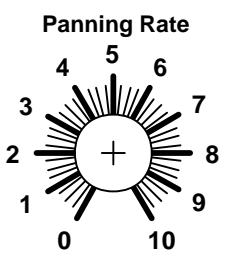

Rotor Toggle

Left Out

Right Out

Left Out

Right Out

External Pan Rate CV

External Pan Rate CV

MFS

ELECTRONIC MUSIC