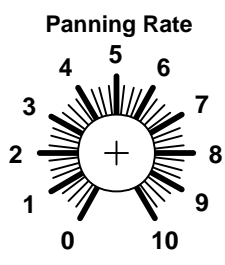

Rotor Toggle

Left Out

Right Out

Left Out

Right Out

External Pan Rate CV

External Pan Rate CV

MFS

ELECTRONIC MUSIC