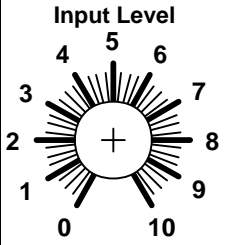

Dual Stereo Auto-Panner

Auto-Panner 1

Auto-Panner 2