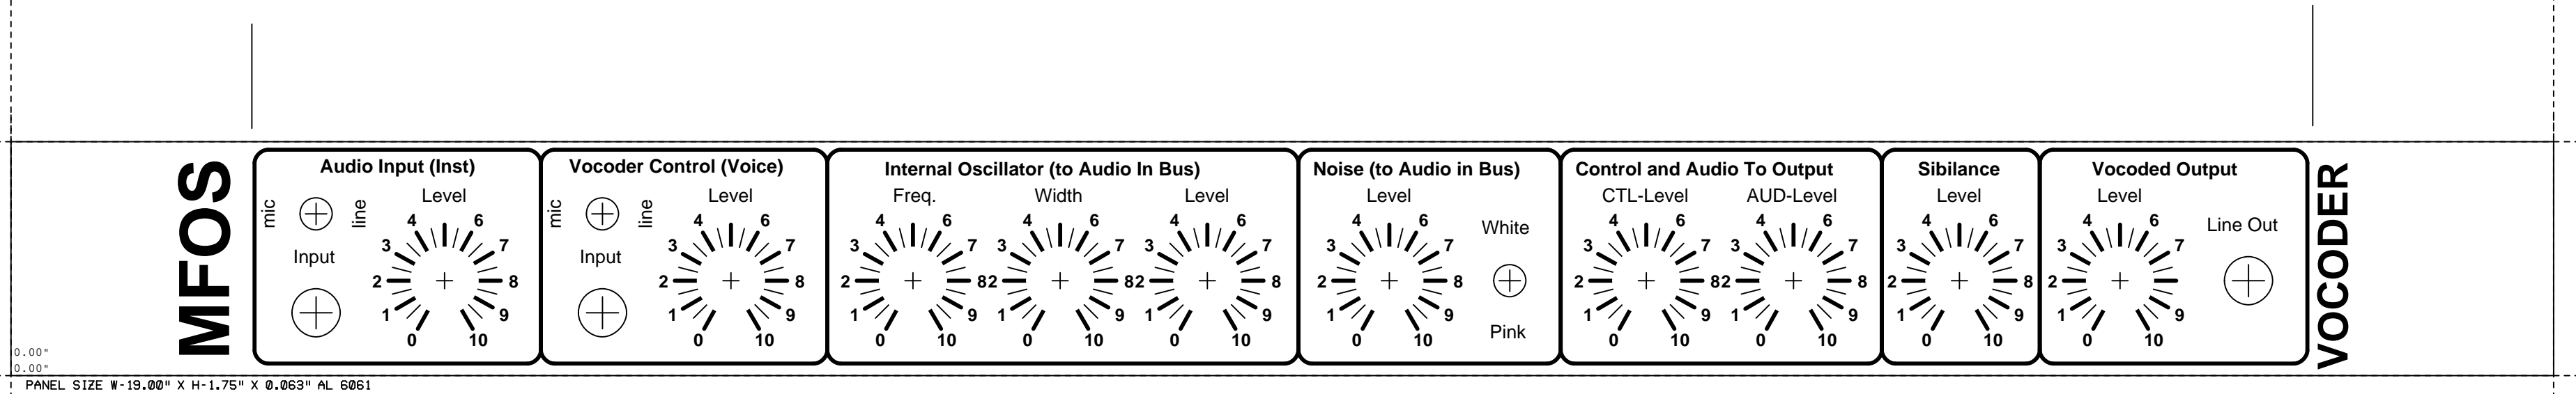

VOCODER Front Panel Suggestion

Wiring Diagram for VOCODER Front Panel Suggestion

Wiring point color key (all panel intra-connections use stranded 22 AWG wire)

- Coax Grounded on panel side only (panel assumed connected to power supply ground).
- Stranded 22 AWG wire.