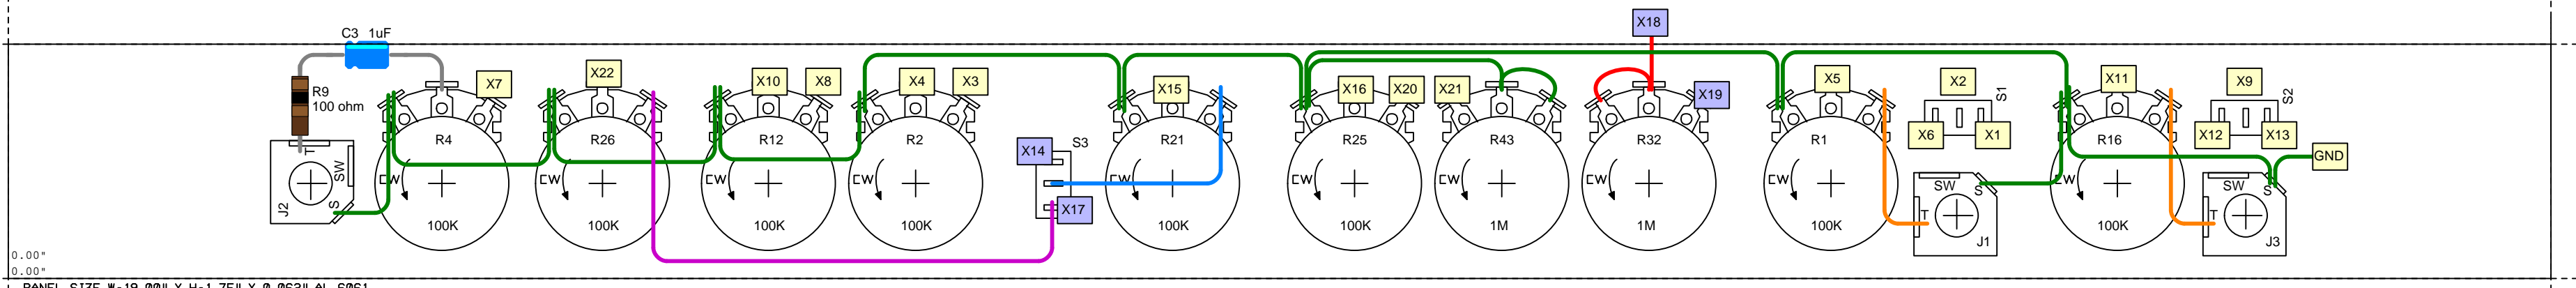

VOCODER Front Panel Suggestion

Wiring Diagram for VOCODER Front Panel Suggestion

Wiring point color key (all panel intra-connections use stranded 22 AWG wire)

- Coax Grounded on panel side only (panel assumed connected to power supply ground).
- Stranded 22 AWG wire.