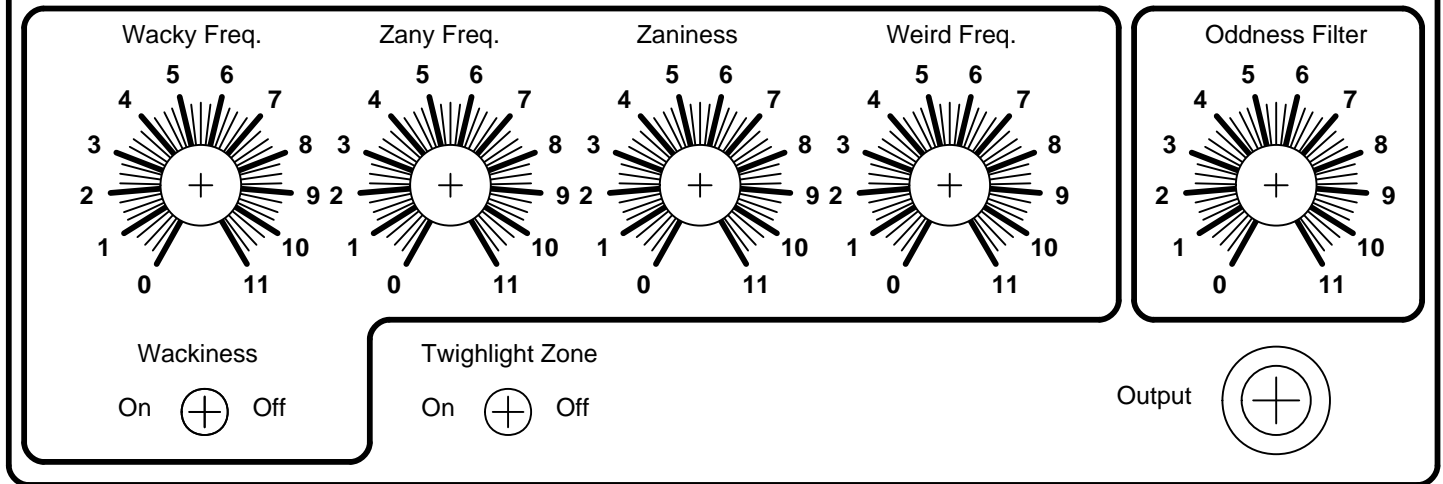

Original Recipe

Music From Outer Space

WSG

Weird Sound Generator

I recommend that you use a metal plate for the front panel and connect it to ground so that all of the pot bodies are grounded.

(Rear view of pots, switches, etc.)