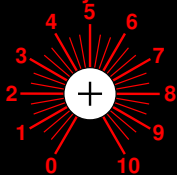

Voltage Controlled Echo

Echo Repeat

Input Level

Delay Time

Original Level

Echo Repeat

Delay Time

Echo Level

Echo Level

Input

Line

Buffer

Out

Out

Mic

North
Shore
Solutions