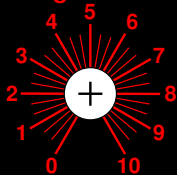

Voltage Controlled Echo

Echo Repeat

Input Level

Delay Time

Original Level

Echo Repeat

Delay Time

Echo Level

Echo Level

Input

Line

Buffer

Out

Out

Mic

North
Shore
Solutions