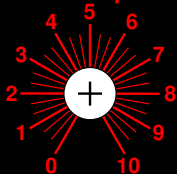

Voltage Controlled Echo

Echo Repeat

Input Level

Delay Time

Original Level

Echo Repeat

Delay Time

Echo Level

Echo Level

Input

Line

Buffer

Out

Out

Mic

North
Shore
Solutions