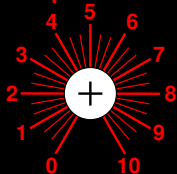

Voltage Controlled Echo

Echo Repeat

Input Level

Delay Time

Original Level

Echo Repeat

Delay Time

Echo Level

Echo Level

Input

Line

Buffer

Out

Out

Mic

North
Shore
Solutions