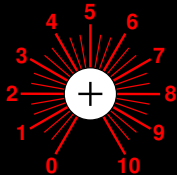

Voltage Controlled Echo

Echo Repeat

Input Level

Delay Time

Original Level

Echo Repeat

Delay Time

Echo Level

Echo Level

Input

Line

Buffer

Out

Out

Mic

North
Shore
Solutions