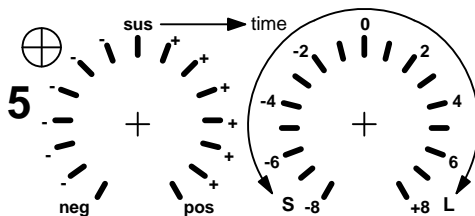

MFOS Seven Segment Linear Envelope Generator

Slope [Sustain]

Thresh V [Time]

Slope Runaway

Ready

Env Segments

Env-Rpt Mode

On Gate Mode 1

Off

Gate Mode 2

Env Level/Polarity

Envelope
Voltage Out

Man.
Gate

External
Gate Input