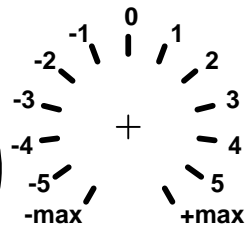

MFOS Seven Segment Linear Envelope Generator

Slope [Sustain]

Thresh V [Time]

Slope Runaway

Ready

Env Segments

Env-Rpt Mode

On Gate Mode 1

Off

Gate Mode 2

Env Level/Polarity

Envelope
Voltage Out

Man.
Gate

External
Gate Input