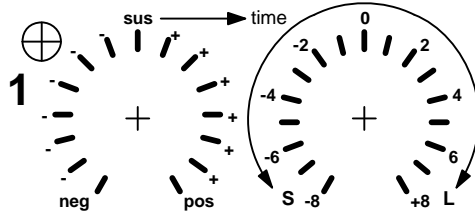

MFOS Seven Segment Linear Envelope Generator

Slope [Sustain]

Thresh V [Time]

Slope Runaway

Ready

Env Segments

Env-Rpt Mode

On Gate Mode 1

Off

Gate Mode 2

Env Level/Polarity

Envelope
Voltage Out

Man.
Gate

External
Gate Input