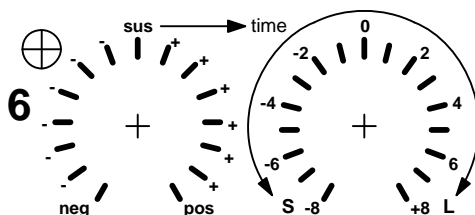

MFOS Seven Segment Linear Envelope Generator

Slope [Sustain]

Thresh V [Time]

Slope Runaway

Ready

Env Segments

Env-Rpt Mode

On Gate Mode 1

Off

Gate Mode 2

Env Level/Polarity

Envelope
Voltage Out

Man.
Gate

External
Gate Input