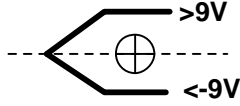

Slope Runaway

Ready