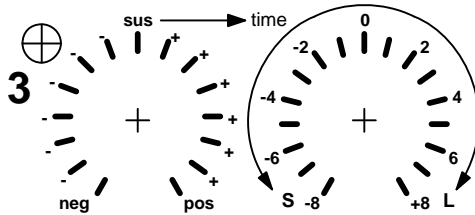

MFOS Seven Segment Linear Envelope Generator

Slope [Sustain]

Thresh V [Time]

Slope Runaway

Ready

Env Segments

Env-Rpt Mode

On Gate Mode 1

Off

Gate Mode 2

Env Level/Polarity

Envelope
Voltage Out

Man.
Gate

External
Gate Input