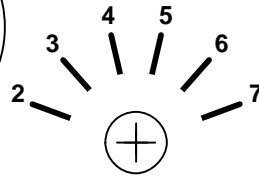

MFOS Seven Segment Linear Envelope Generator

Slope [Sustain]

Thresh V [Time]

Slope Runaway

Ready

Env Segments

Env-Rpt Mode

On Gate Mode 1

Off

Gate Mode 2

Env Level/Polarity

Envelope
Voltage Out

Man.
Gate

External
Gate Input