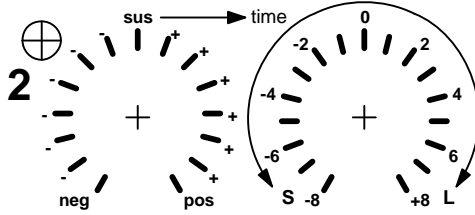

MFOS Seven Segment Linear Envelope Generator

Slope [Sustain]

Thresh V [Time]

Slope Runaway

Ready

Env Segments

Env-Rpt Mode

On Gate Mode 1

Off

Gate Mode 2

Env Level/Polarity

Envelope
Voltage Out

Man.
Gate

External
Gate Input