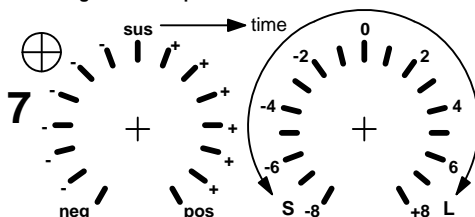

MFOS Seven Segment Linear Envelope Generator

Slope [Sustain]

Thresh V [Time]

Slope Runaway

Ready

Env Segments

Env-Rpt Mode

On Gate Mode 1

Off

Gate Mode 2

Env Level/Polarity

Envelope
Voltage Out

Man.
Gate

External
Gate Input