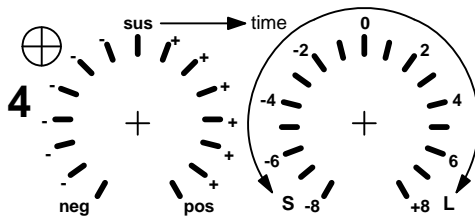

MFOS Seven Segment Linear Envelope Generator

Slope [Sustain]

Thresh V [Time]

Slope Runaway

Ready

Env Segments

Env-Rpt Mode

On Gate Mode 1

Off

Gate Mode 2

Env Level/Polarity

Envelope
Voltage Out

Man.
Gate

External
Gate Input